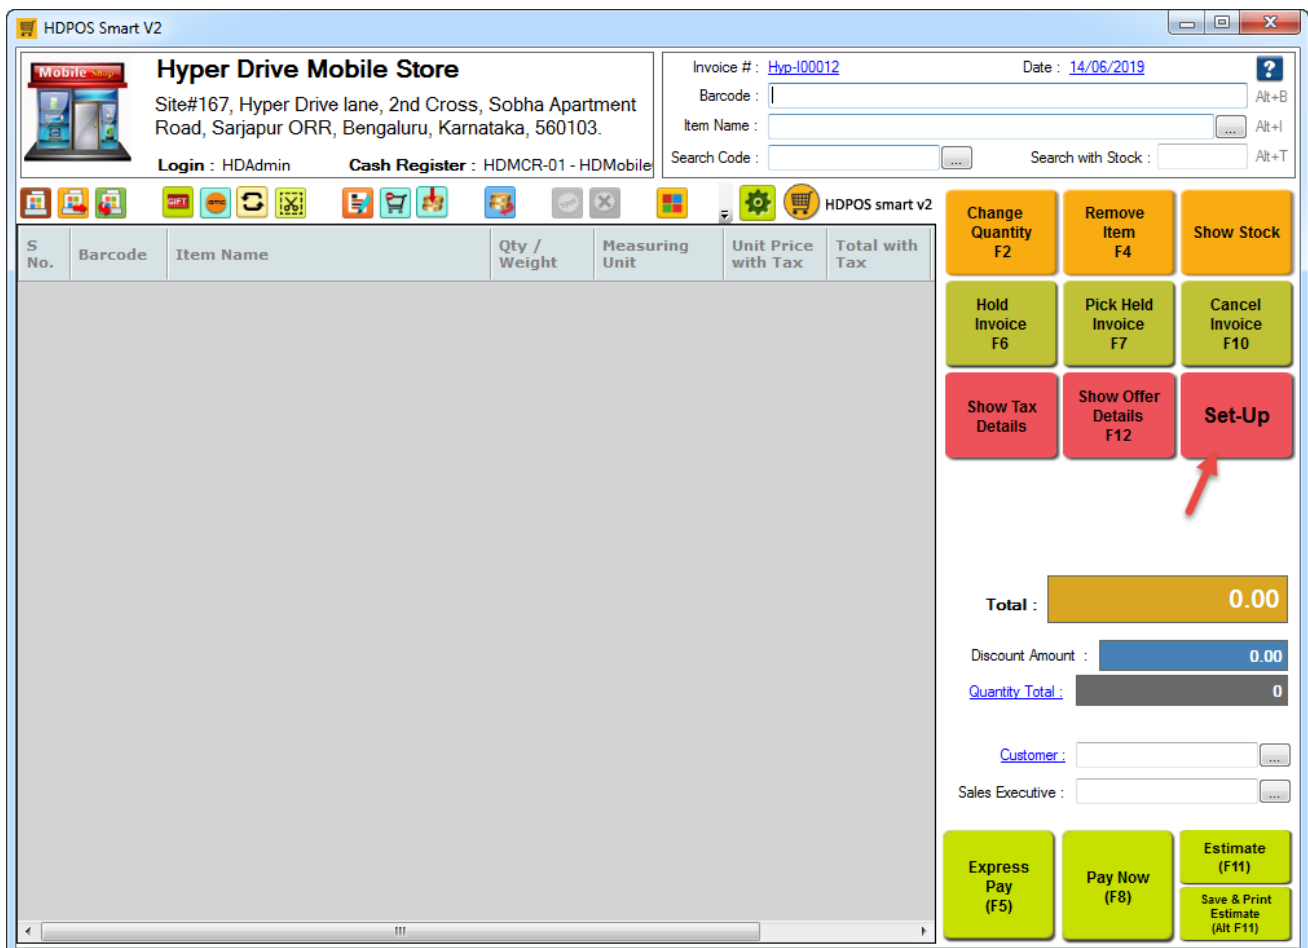

# How to transfer labels from one warehouse to another warehouse?

To transfer labels from one Warehouse to another, follow the steps below:

1. Run **HDPOS Smart** and click on **Set-Up** button.

2. From the **3rd page** of Set-Up, select **Labels**.

3. From the **Manage Labels** screen, click on **Move Labels**.

4. Select label numbers to move to another warehouse.

a. **Company Name:** Enter the Company name here. Every label that is created in HDPOS smart is associated with a company.

b. **From Warehouse:** Select the Warehouse from which the label number has to be moved.

c. **To Warehouse:** Select the Warehouse to which the label number has to be moved.

d. **Item Name:** Select the Item.

e. **Label Number:** Scan the label numbers or type it manually and click on Add button.

**Note:** If there is any label heading for label, then you have to type it manually. For e.g. if the label number is '88902146600', you will have to enter the whole label name.