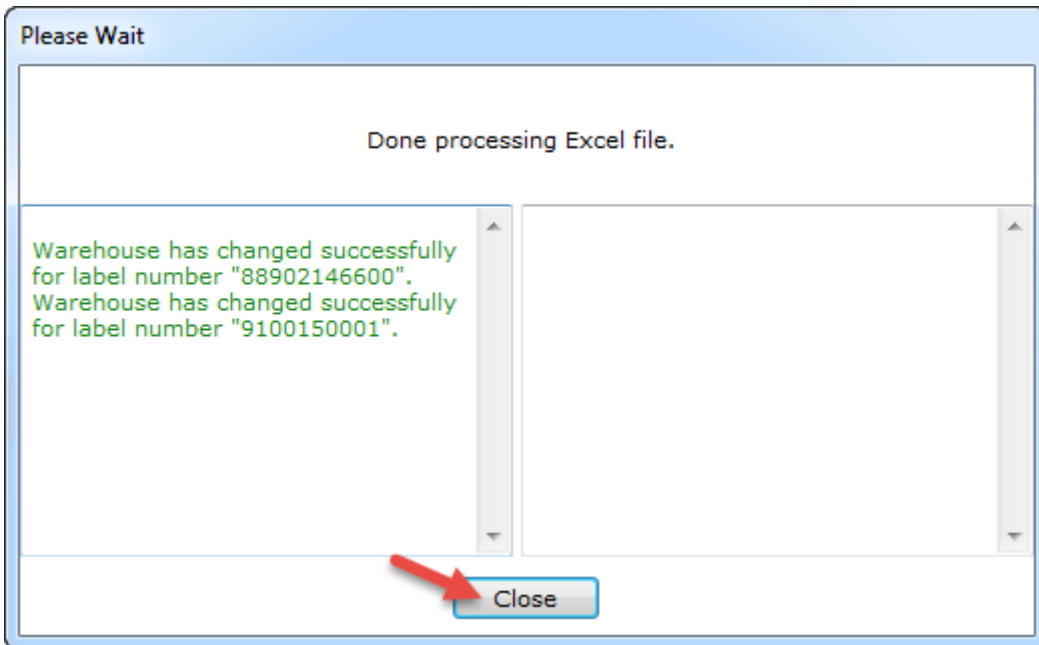

7. From **Manage Label**, you can see the transferred labels as shown below.

Label Number	Barcode	Name	Warehouse Name	Label Creation Date	Status	Search Code	In Ni
9CNM21	T00059	Coolpad Note Silver	Hyper Drive Mobile Store	27/06/2019 11:32 AM	In Hand		
5T78CC	T00059	Coolpad Note Silver	Hyper Drive Mobile Store	27/06/2019 11:32 AM	In Hand		
6QW21E	T00059	Coolpad Note Silver	Hyper Drive Mobile Store	27/06/2019 11:32 AM	In Hand		
88902146600	T00058	Samsung J2 Pro Silver	Sanjaynagar Warehouse	27/06/2019 11:32 AM	In Hand		
9100150003	T00058	Samsung J2 Pro Silver	Hyper Drive Mobile Store	27/06/2019 11:32 AM	In Hand		
9100150002	T00058	Samsung J2 Pro Silver	Hyper Drive Mobile Store	27/06/2019 11:32 AM	In Hand		
9100150001	T00058	Samsung J2 Pro Silver	Sanjaynagar Warehouse	27/06/2019 11:32 AM	In Hand		
6H4QQ	T00058	Samsung J2 Pro Silver	Hyper Drive Mobile Store	26/06/2019 01:15 PM	In Hand		
DCLUS	T00058	Samsung J2 Pro Silver	Hyper Drive Mobile Store	26/06/2019 01:15 PM	In Hand		
5069841203	T00058	Samsung J2 Pro Silver	Hyper Drive Mobile Store	26/06/2019 12:18 PM	In Hand		
7902146601	T00058	Samsung J2 Pro Silver	Hyper Drive Mobile Store	26/06/2019 12:18 PM	In Hand		
9602113579	T00058	Samsung J2 Pro Silver	Hyper Drive Mobile Store	26/06/2019 12:18 PM	In Hand		
4086210025	T00058	Samsung J2 Pro Silver	Hyper Drive Mobile Store	26/06/2019 12:18 PM	Missing